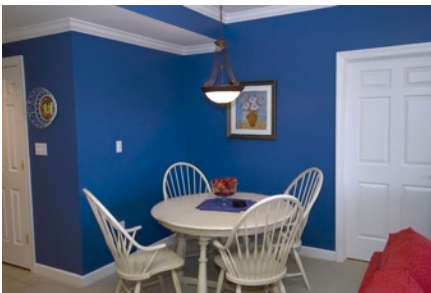

- Coffee maker
- Blender
- State-of-the-art electronic oven
- Calphalon pots & pans
- Colorful Phaltzgraff table settings

- The ultimate gourmet kitchen perfect for winding down or entertaining!

- Beautiful cottage-style solid wood table and chairs
- Upgraded lighting with dimmer above table
- Terrific view of Pickwick Lake from dining area