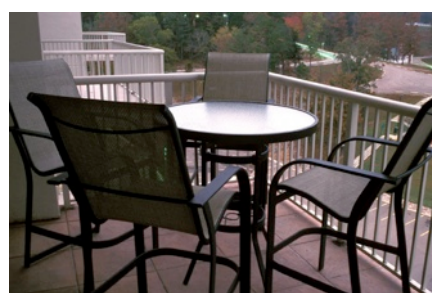

- Lakeside pool and children's play area
- Tennis Court
- Poolside cabana w/outdoor BBQ
- Well-equipped exercise room
- Overlooking Midsouth's best marina
- Expansive windows & custom window treatments
- Granite countertops in kitchen and master bath
- Tumbled marble backsplash in kitchen
- Upgraded faucets throughout
- Upgraded ceiling fans
- Upgraded lighting
- Spacious tiled balcony with Weber gas grill and bar height patio furniture
- All white electrical receptacles
- Furniture from Chestnut Hall
- Pottery Barn bedding

- Upscale 18" hand-set porcelain tile
- Weber gas grill & cover
- Coveted east side of building making afternoon & evenings delightful
- Great view of Pickwick Lake & marina

- Bar height table and chairs to ensure your view is above balcony railing
- Additional table for entertaining

- Large pool overlooking lake
- Party cabana w/restrooms
- Grill by cabana for poolside entertaining

- Children's play area right next to the pool

- Lodge building has a well-equipped exercise facility for your enjoyment
- Common area with big screen TV and comfortable seating areas