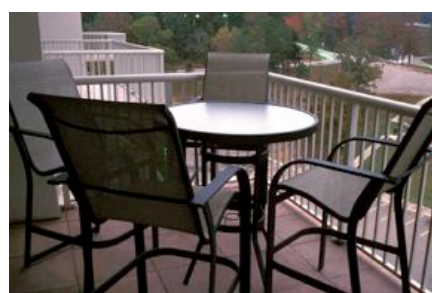

- Lakeside pool and children's play area
- Tennis Court
- Poolside cabana w/outdoor BBQ
- Well-equipped exercise room
- Overlooking Midsouth's best marina
- Expansive windows
- Granite countertops in kitchen and master bath
- Tumbled marble backsplash in kitchen
- Upgraded faucets throughout
- Upgraded ceiling fans
- Upgraded lighting
- Spacious tiled balcony with Weber gas grill and bar height patio furniture
- All white electrical receptacles

- The ultimate gourmet kitchen perfect for winding down or entertaining!

- Beautiful cottage-style solid wood table and chairs
- Upgraded lighting with dimmer above table
- Terrific view of Pickwick Lake from dining area

- Upscale 18" hand-set porcelain tile
- Weber gas grill & cover
- Coveted east side of building making afternoon & evenings delightful
- Great view of Pickwick Lake & marina

- Bar height table and chairs to ensure your view is above balcony railing
- Additional table for entertaining

- Large pool overlooking lake
- Party cabana w/restrooms
- Grill by cabana for poolside entertaining

- Children's play area right next to the pool

- Lodge building has a well-equipped exercise facility for your enjoyment
- Common area with big screen TV and comfortable seating areas