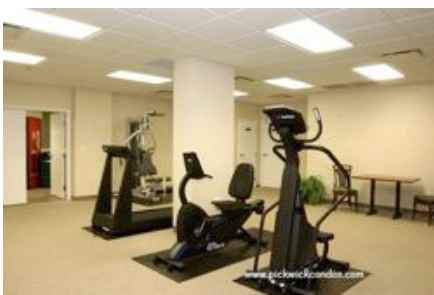

THE GRAND COTTAGE - Grand Harbor P706

Contact: Dean Mueller

Phone: (901) 309-3811

Cell (901) 490-7758

Luxury Condominium on Pickwick Lake

The Grand Cottage is a spectacular 2-bedroom, 2-bath condo overlooking Pickwick Lake. Located in the Midsouth's most sought-after resort, Grand Harbor Condominiums and Marina, this condo is in the Pavilion building--the tallest building--and is on the 7th floor, ensuring you have a spectacular view of the main body of Pickwick Lake. This condo is full of special features and has loads of upgrades. The furnishings and electronics are top-notch.

- Lakeside pool and children's play area
- Tennis Court
- Poolside cabana w/outdoor BBQ
- Well-equipped exercise room
- Overlooking Midsouth's best marina
- Expansive windows
- Granite countertops in kitchen and master bath
- Tumbled marble backsplash in kitchen
- Upgraded faucets throughout
- Upgraded ceiling fans
- Upgraded lighting
- Spacious tiled balcony with Weber gas grill and bar height patio furniture
- All white electrical receptacles

- Upscale 18" hand-set porcelain tile
- Weber gas grill & cover
- Coveted east side of building making afternoon & evenings delightful
- Great view of Pickwick Lake & marina

- Bar height table and chairs to ensure your view is above balcony railing
- Additional table for entertaining

- Large pool overlooking lake
- Party cabana w/restrooms
- Grill by cabana for poolside entertaining

- Children's play area right next to the pool

- Lodge building has a well-equipped exercise facility for your enjoyment
- Common area with big screen TV and comfortable seating areas