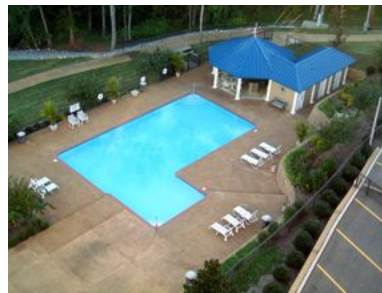

THE GRAND COTTAGE - Grand Harbor P706

Contact: Dean Mueller

Phone: (901) 309-3811

Cell (901) 490-7758

Luxury Condominium on Pickwick Lake

The Grand Cottage is a spectacular 2-bedroom, 2-bath condo overlooking Pickwick Lake. Located in the Midsouth's most sought-after resort, Grand Harbor Condominiums and Marina, this condo is in the Pavilion building--the tallest building--and is on the 7th floor, ensuring you have a spectacular view of the main body of Pickwick Lake. This condo is full of special features and has loads of upgrades. The furnishings and electronics are top-notch.

- Lakeside pool and children's play area
- Tennis Court
- Poolside cabana w/outdoor BBQ
- Well-equipped exercise room
- Overlooking Midsouth's best marina
- Expansive windows
- Granite countertops in kitchen and master bath
- Tumbled marble backsplash in kitchen
- Upgraded faucets throughout
- Upgraded ceiling fans
- Upgraded lighting
- Spacious tiled balcony with Weber gas grill and bar height patio furniture
- All white electrical receptacles

- Upscale 18" hand-set porcelain tile
- Weber gas grill & cover
- Coveted east side of building making afternoon & evenings delightful
- Great view of Pickwick Lake & marina

- Bar height table and chairs to ensure your view is above balcony railing
- Additional table for entertaining

- Large pool overlooking lake
- Party cabana w/restrooms
- Grill by cabana for poolside entertaining

- Children's play area right next to the pool

- Lodge building has a well-equipped exercise facility for your enjoyment
- Common area with big screen TV and comfortable seating areas